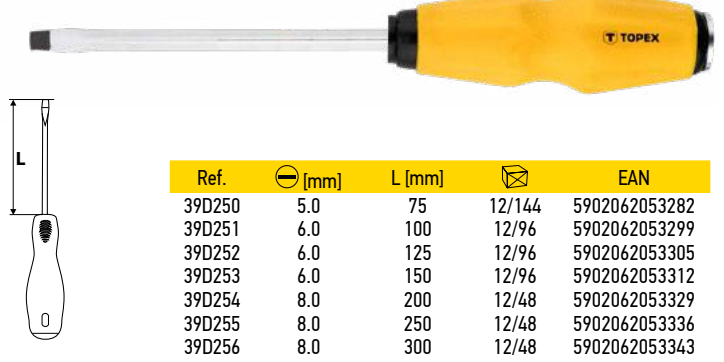

NEO TOOLS

25 years GUARANTEE

TÜVRheinland CERTIFIED

S2 steel

TOPEX

CrV

Ref.	⌀ [mm]	L <sub>h</sub> [mm]	⊠	EAN
04-019	6,5	125	12/144	5907558403251
04-020	8,0	150	6/96	5907558403268

Ref.	⌀ [mm]	L [mm]	⊠	EAN
39D250	5,0	75	12/144	5902062053282
39D251	6,0	100	12/96	5902062053299
39D252	6,0	125	12/96	5902062053305
39D253	6,0	150	12/96	5902062053312
39D254	8,0	200	12/48	5902062053329
39D255	8,0	250	12/48	5902062053336
39D256	8,0	300	12/48	5902062053343

NEO TOOLS

25 years GUARANTEE

TÜVRheinland CERTIFIED

S2 steel

TOPEX

CrV

Ref.	⊕	L [mm]	⊠	EAN
04-028	PH2	100	12/144	5907558403282

Ref.	⊕	L [mm]	⊠	EAN
39D260	PH1	75	12/144	5902062053350
39D261	PH2	100	12/96	5902062053367
39D263	PH2	150	12/96	5902062053374
39D264	PH3	200	12/48	5902062053381

NEO TOOLS

25 years GUARANTEE

TÜVRheinland CERTIFIED

S2 steel

TOPEX

CrV

x6

⌀ 5.5x100mm; 6.5x125mm; 8x150mm  
⊕ PH1x75; PH2x100

Ref.	⊠	EAN
04-240	12/24	5907558412857

⌀ 5x75mm; 6x100mm; 6x125mm; 8x150mm  
⊕ PH1x75mm; PH2x100mm

Ref.	⊠	EAN
39D504	6/12	5902062395047