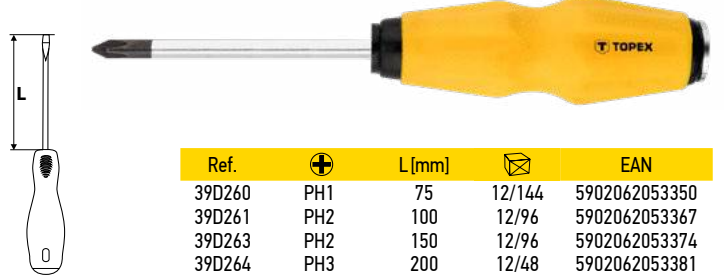

NEO TOOLS

25 years GUARANTEE

TÜVRheinland CERTIFIED

S2 steel

TOPEX

CrV

Ref.	⌀ [mm]	L <sub>h</sub> [mm]	⊠	EAN
04-019	6,5	125	12/144	5907558403251
04-020	8,0	150	6/96	5907558403268

Ref.	⌀ [mm]	L [mm]	⊠	EAN
39D250	5,0	75	12/144	5902062053282
39D251	6,0	100	12/96	5902062053299
39D252	6,0	125	12/96	5902062053305
39D253	6,0	150	12/96	5902062053312
39D254	8,0	200	12/48	5902062053329
39D255	8,0	250	12/48	5902062053336
39D256	8,0	300	12/48	5902062053343

NEO TOOLS

25 years GUARANTEE

TÜVRheinland CERTIFIED

S2 steel

TOPEX

CrV

Ref.	⊕	L [mm]	⊠	EAN
04-028	PH2	100	12/144	5907558403282

Ref.	⊕	L [mm]	⊠	EAN
39D260	PH1	75	12/144	5902062053350
39D261	PH2	100	12/96	5902062053367
39D263	PH2	150	12/96	5902062053374
39D264	PH3	200	12/48	5902062053381

NEO TOOLS

25 years GUARANTEE

TÜVRheinland CERTIFIED

S2 steel

TOPEX

CrV

x6

⌀ 5.5x100mm; 6.5x125mm; 8x150mm  
⊕ PH1x75; PH2x100