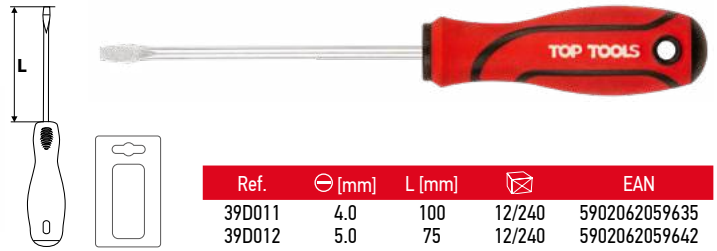

Ref.	⌀ [mm]	L [mm]	📦	EAN
39D011	4,0	100	12/240	5902062059635
39D012	5,0	75	12/240	5902062059642

Wkrętak krzyżowy PH

Screwdriver Phillips / Kreuzschraubendreher / Отвертка крестовая / Відкрітка хрестовидна / Csavarhúzó philips / Šurubelnjā tip „Phillips” / Šroubovák křížový / Skrutkovač PH / Křížni izvijač / Kryžminis atsuktavas Phillips / Skrūvgriezis krusta PH / Ristpeakruvikeeraja / Отвертка / Одвијач / Одвијач / Καταβίδι σταυρωτό τύπου philips / Destornillador philips / Giravite Phillips / Chave de fenda de cruzeta / Tournevis en croix / Kriusschroevendraaier

NEO
TOOLS