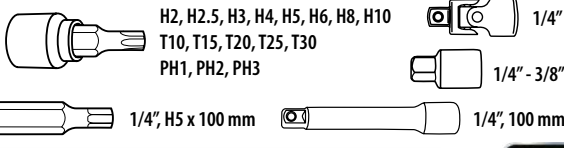

**NEO**  
TOOLS

Ref.	Info	⊠	EAN
08-821	0/12		5907558458954

**NEO**  
TOOLS

Ref.	Info	⊠	EAN
08-835	40-220Nm	0/6	5907558458930
08-837	60-330Nm	0/6	5907558458947

**NEO**  
TOOLS

Ref.	Info	⊠	EAN
08-823	3/8", 10 – 60 Nm	1/10	5907558444544
08-824	3/8", 20 – 100 Nm	1/10	5907558444551
08-825	1/2", 40 – 200 Nm	1/10	5907558444568
08-826	1/2", 60 – 350 Nm	1/4	5907558444599

**NEO**  
TOOLS

Ref.	Info	⊠	EAN
08-827	1/2", 20 – 210 Nm	1/10	5907558444575
08-828	1/2", 60 – 350 Nm	1/10	5907558444582

**NEO**  
TOOLS

Ref.	Info	⊠	EAN
08-822	5-25Nm	1/20	5907558471168

**NEO**  
TOOLS

Ref.	Info	⊠	EAN
08-838	160-800Nm	1/2	5907558469745
08-839	20-1000Nm	1/2	5907558469752