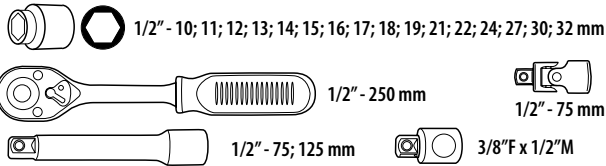

TOPEX

1/2"

21
elements

Ref. 38D642
 0/4
 EAN 5902062386427

TOPEX

3/4"

20
elements

Ref. 38D296
 0/2
 EAN 5902062041784

TOP TOOLS

x23

1/4"

Ref. 38D505
 0/20
 EAN 5902062036988

TOPEX

CrV

1/2"

45