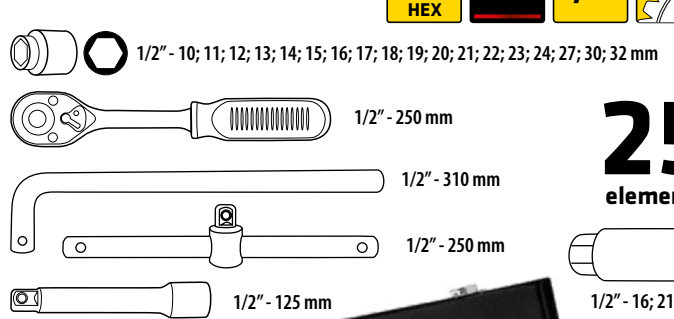

TOP TOOLS

x23

1/4"

Ref. 38D505
 0/20
 EAN 5902062036988

TOPEX

CrV

1/2"

45

25
elements

Ref. 38D850
 0/4
 EAN 5902062017307

TOP TOOLS

x12

1/4"

Ref. 38D147
 info 10 - 17 mm
 10/40
 EAN 5902062036780

TOP TOOLS

x8