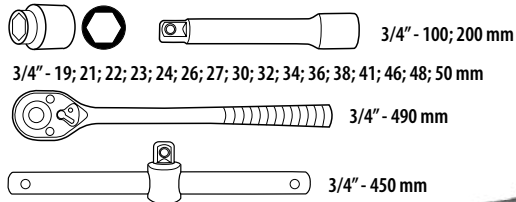

TOPEX

1/2"

21
elements

Ref. 38D642
 0/4
 EAN 5902062386427

TOPEX

3/4"

20
elements

Ref. 38D296
 0/2
 EAN 5902062041784

TOP TOOLS

x23

1/4"

Ref. 38D505
 0/20
 EAN 5902062036988

TOPEX

CrV

1/2"

45

25
elements

Ref. 38D850
 0/4
 EAN 5902062017307

TOP TOOLS

x12

1/4"

Ref. 38D147
 info 10 - 17 mm
 10/40
 EAN 5902062036780

TOP TOOLS

x8