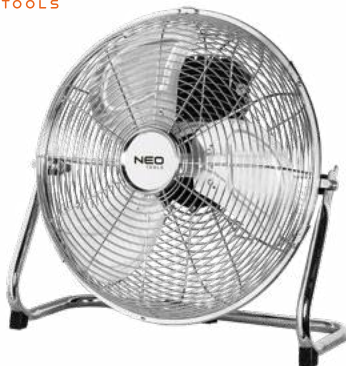

100W Ø 50 CM 3 AIRFLOW SPEEDS 360° METAL BODY COPPER MOTOR HEAVY DUTY IP44

Ref. 90-008 EAN 0/1 5907558442786

NEO
TOOLS