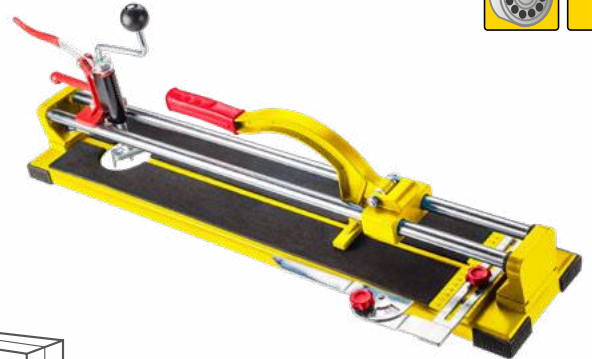

Maszynka do płytek ceramicznych

Tile cutting machine / Keramikfliesengerät / Плиткопес / Плиткоріз / Csempevágó / Aparat pentru taiat plăci ceramice / Řezací stroj na keramické obkládačky / Rezačka na keramické obkládačky / Stroj za keramične ploščice / Keramiinių plytelių pjaustyklė / Fižu zažigis / Plaidliõikur keraamilistele plaatidele / Машина за фаянсови плочки / Uredaj za keramičke pločice / Mašina za keramičke pločice / Κόπτης πλακιδίων / Cortador de azulejos / Macchina taglia piastrelle / Máquina para azulejos cerâmicos / Machine de coupe de carrelages céramiques / Tegelsnijder voor ceramiek

NEO
TOOLS

Ref.	L [mm]	☒	EAN
56-005	765	0/1	5907558408676

T TOPEX

Ref.	L [mm]	W [mm]	☒	EAN
16B160	600	160	0/3	5902062220035

T TOPEX

Ref.	L [mm]	W [mm]	☒	EAN
16B240	400	180	0/4	5902062091499
16B260	600	180	0/3	5902062091505

T TOPEX

Ref.	L [mm]	☒	EAN
16B271	600	0/2	5902062092465
16B272	800	0/2	5902062092472
16B273	1000	0/2	5902062092489

T TOPEX

Ref.	L [mm]	☒	EAN
16B282	650	0/2	5902062000385

TOP TOOLS

Ref.	L [mm]	W [mm]	☒	EAN
16B230	300	140	0/6	5902062091079

TOP TOOLS

Ref.	L [mm]	W [mm]	☒	EAN
16B243	430	200	0/4	5902062090416
16B244	600	200	0/3	5902062092243