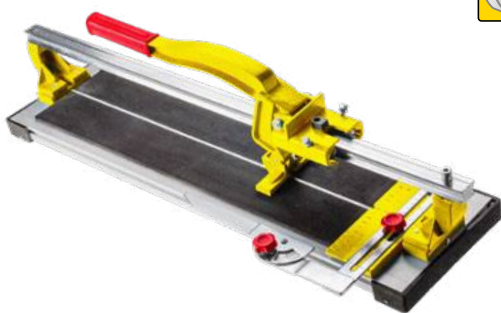

Ref.	L [mm]	☒	EAN
16B271	600	0/2	5902062092465
16B272	800	0/2	5902062092472
16B273	1000	0/2	5902062092489

T TOPEX