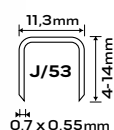

Ref. 16-032 EAN 6/24 5907558454703

NEO
TOOLS