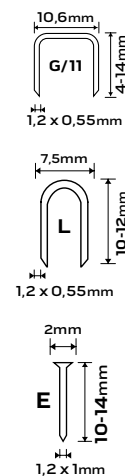

**NEO**  
TOOLS

ALUMINIUM  
BODY

4  
in 1

Ref. 16-030 EAN 6/12 5907558454680

**NEO**  
TOOLS

3  
in 1  
P+/-

Ref. 16-031 EAN 6/24 5907558454697

**NEO**  
TOOLS

P+/-

Ref. 16-032 EAN 6/24 5907558454703

**NEO**  
TOOLS

Ref. 16-033 EAN 6/24 5907558454710

**T TOPEX**

typ J

P+/-

J/53  
6-14mm

METAL  
BODY

Ref. 41E906 EAN 20/40 5902062031594

**T TOPEX**

typ J

P+/-

J/53  
6-14mm

METAL  
BODY

Ref. 41E905 EAN 20/40 5902062030634

**T TOPEX**

typ J

J/53  
6-8mm

METAL  
BODY

Ref. 41E903 EAN 20/40 5902062030580

**T TOPEX**

typ G

P+/-