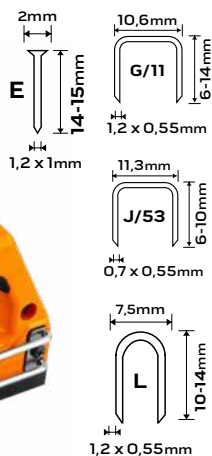

**NEO**  
TOOLS

ALUMINIUM  
BODY

4  
in 1

Ref. 16-030 EAN 6/12 5907558454680

**NEO**  
TOOLS

3  
in 1  
P+/-

Ref. 16-031 EAN 6/24 5907558454697

**NEO**  
TOOLS

METAL  
BODY

Ref. 41E906 EAN 20/40 5902062031594

**T TOPEX**

typ J

P+/-

J/53  
6-14mm

METAL  
BODY

Ref. 41E905 EAN 20/40 5902062030634

**T TOPEX**

typ J

J/53  
6-8mm

METAL  
BODY

Ref. 41E903 EAN 20/40 5902062030580

**T TOPEX**

typ G

P+/-

G/11  
6-14mm

METAL  
BODY

Ref. 41E908 EAN 20/40 5902062419088