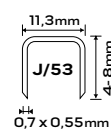

Zszywacz

Stapler / Heftmaschine / Cmennep / Cmennep / Tűzőgép / Capsator / Sešivačka / Spunkovačka / Spenjač / Kabiamašis / Skavu pistole / Klammerdaja / Takep / Klamérica / Heftalica / Μηχανή συρραφής / Grapadora / Cucitrice / Máquina de pontear / Agrafeuse / Hechtmaschine

NEO
TOOLS

ALUMINIUM
BODY

4
in 1

Ref. 16-030 EAN 6/12 5907558454680

NEO
TOOLS

3
in 1
P+/-

Ref. 16-031 EAN 6/24 5907558454697

NEO
TOOLS

P+/-

Ref. 16-032 EAN 6/24 5907558454703

NEO
TOOLS

Ref. 16-033 EAN 6/24 5907558454710

T TOPEX

typ J

P+/-

J/53
6-14mm

METAL
BODY

Ref. 41E906 EAN 20/40 5902062031594

T TOPEX

typ J

P+/-

J/53
6-14mm

METAL
BODY

Ref. 41E905 EAN 20/40 5902062030634

T TOPEX

typ J

J/53
6-8mm

METAL
BODY

Ref. 41E903 EAN 20/40 5902062030580

T TOPEX

typ G

P+/-

G/11
6-14mm

METAL
BODY

Ref. 41E908 EAN 20/40 5902062419088