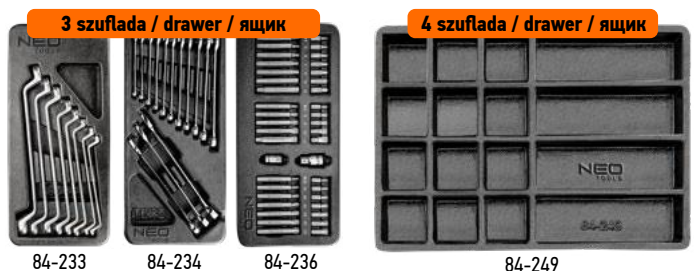

NEO
TOOLS

NEO
TOOLS

149 elements

129 elements

Ref.	D [mm]	W [mm]	H [mm]	capacity [kg]	☒	EAN
84-233						
84-234						
84-236						
84-239						
84-238						
84-230						
84-231						
84-232						

Ref.	D [mm]	W [mm]	H [mm]	capacity [kg]	☒	EAN
84-235						
84-234						
84-232						
84-240						
84-230						
84-242						