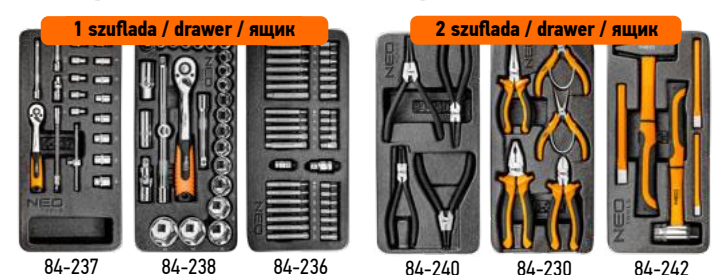

NEO
TOOLS

NEO
TOOLS

149 elements

129 elements

Ref.	D [mm]	W [mm]	H [mm]	capacity [kg]	☒	EAN
84-233						
84-234						
84-236						
84-239						
84-238						
84-230						
84-231						
84-232						

Ref.	D [mm]	W [mm]	H [mm]	capacity [kg]	☒	EAN
84-235						
84-234						
84-232						
84-240						
84-230						
84-242						