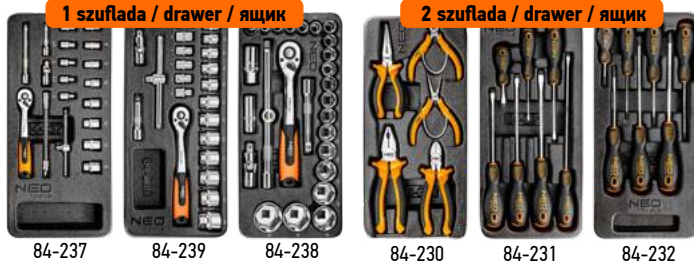

NEO
TOOLS

25
years
GUARANTEE

NEO
TOOLS

25
years
GUARANTEE

Ref.	D [mm]	W [mm]	H [mm]	capacity [kg]	☒	EAN
84-221	460	680	1030	280	0/1	5907558422238

Ref.	D [mm]	W [mm]	H [mm]	capacity [kg]	☒	EAN
84-222	460	680	1030	280	0/1	5907558422245

NEO
TOOLS

NEO
TOOLS

149 elements

129 elements

Ref.	D [mm]	W [mm]	H [mm]	capacity [kg]	☒	EAN
84-233						
84-234						
84-236						
84-239						
84-238						
84-230						
84-231						
84-232						

Ref.	D [mm]	W [mm]	H [mm]	capacity [kg]	☒	EAN
84-235						
84-234						
84-232						
84-240						
84-230						
84-242						