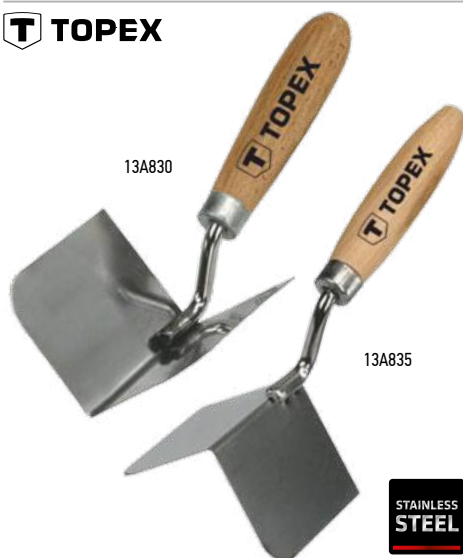

Ref.	L [mm]	W [mm]	⊠	EAN
13A800	160	80	0/30	5902062091635

TOPEX