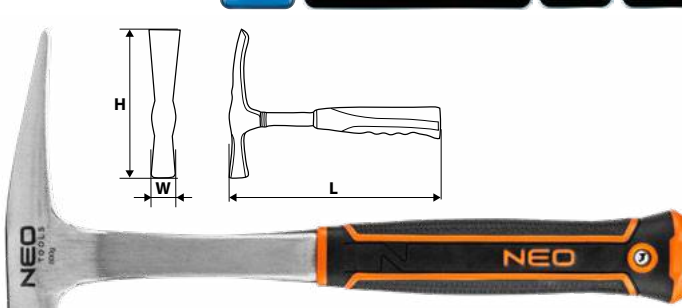

NEO  
TOOLS

Ref.	m [g]	H [mm]	L [mm]	W [mm]	☒	EAN
25-105	600	190	317	25	6/24	5907558448306

NEO  
TOOLS

Ref.	m [g]	H [mm]	L [mm]	W [mm]	☒	EAN
25-106	600	167	314	22	6/24	5907558448313