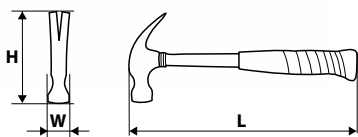

NEO  
TOOLS

Ref.	m [g]	H [mm]	L [mm]	W [mm]	☒	EAN
25-103	450	130	320	30	6/24	5907558448283
25-104	600	135	320	30	6/24	5907558448290

NEO  
TOOLS

Ref.	m [g]	H [mm]	L [mm]	W [mm]	☒	EAN
25-132	450	135	345	29	6/24	5907558448344

TOPEX

Ref.	L [mm]	H [mm]	W [mm]	m [g]	☒	EAN
02A850	335	10	29,5	450	6/24	5902062503862

TOPEX

Ref.	L [mm]	H [mm]	W [mm]	m [g]	☒	EAN
02A706	332	127	28	450	6/24	5902062030962

TOP TOOLS

Ref.	m [g]	☒	EAN
02A708	450	6/36	5902062030122

NEO  
TOOLS

Ref.	m [g]	H [mm]	L [mm]	W [mm]	☒	EAN
25-105	600	190	317	25	6/24	5907558448306

NEO  
TOOLS

Ref.	m [g]	H [mm]	L [mm]	W [mm]	☒	EAN
25-106	600	167	314	22	6/24	5907558448313