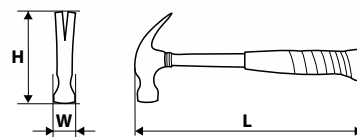

NEO  
TOOLS

Ref.	m [g]	H [mm]	L [mm]	W [mm]	☒	EAN
25-103	450	130	320	30	6/24	5907558448283
25-104	600	135	320	30	6/24	5907558448290

NEO  
TOOLS

Ref.	m [g]	H [mm]	L [mm]	W [mm]	☒	EAN
25-132	450	135	345	29	6/24	5907558448344

TOPEX

Ref.	L [mm]	H [mm]	W [mm]	m [g]	☒	EAN
02A850	335	10	29,5	450	6/24	5902062503862

TOPEX

Ref.	L [mm]	H [mm]	W [mm]	m [g]	☒	EAN
02A706	332	127	28	450	6/24	5902062030962

TOP TOOLS

Ref.	m [g]	☒	EAN
02A708	450	6/36	5902062030122

NEO  
TOOLS

Ref.	m [g]	H [mm]	L [mm]	W [mm]	☒	EAN
25-105	600	190	317	25	6/24	5907558448306

NEO  
TOOLS

Ref.	m [g]	H [mm]	L [mm]	W [mm]	☒	EAN
25-106	600	167	314	22	6/24	5907558448313