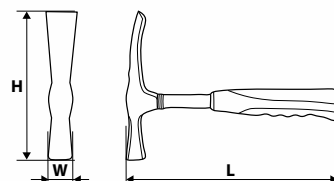

TOPEX

Ref.	L [mm]	H [mm]	W [mm]	m [g]	☒	EAN
02A850	335	10	29,5	450	6/24	5902062503862

TOPEX

Ref.	L [mm]	H [mm]	W [mm]	m [g]	☒	EAN
02A706	332	127	28	450	6/24	5902062030962

TOP TOOLS

Ref.	m [g]	☒	EAN
02A708	450	6/36	5902062030122

NEO  
TOOLS

Ref.	m [g]	H [mm]	L [mm]	W [mm]	☒	EAN
25-105	600	190	317	25	6/24	5907558448306

NEO  
TOOLS

Ref.	m [g]	H [mm]	L [mm]	W [mm]	☒	EAN
25-106	600	167	314	22	6/24	5907558448313