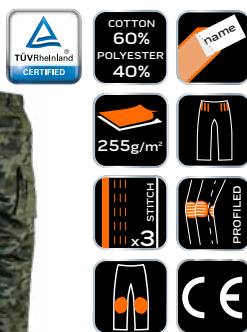

Ref.	Size	☒	EAN
81-237-XS	XS/46	0/24	5907558481204
81-237-S	S/48	0/24	5907558481211
81-237-M	M/50	0/24	5907558481228
81-237-L	L/52	0/24	5907558481235
81-237-XL	XL/54	0/24	5907558481242
81-237-XXL	XXL/56	0/24	5907558481259
81-237-XXXL	XXXL/58	0/24	5907558481266

NEO
TOOLS