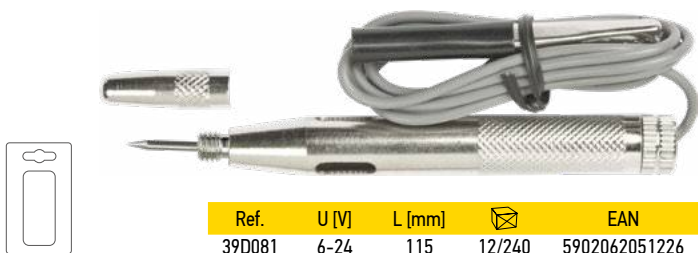

NEO
TOOLS

6-24V

Ref. ☒ EAN
11-832 12/240 5907558420418

TOPEX

24V

Ref. U [V] L [mm] ☒ EAN
39D081 6-24 115 12/240 5902062051226

TOPEX

24V