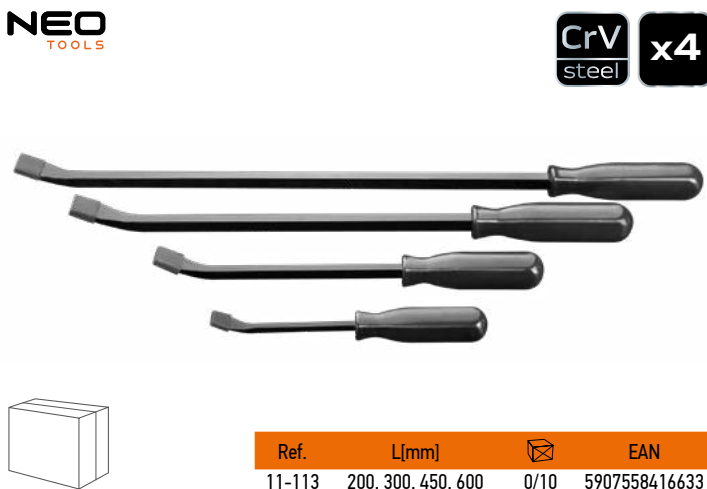

Ref.	L[mm]	⊠	EAN
11-113	200, 300, 450, 600	0/10	5907558416633

Łyżka do opon

Wrecking bar / Reifenlöffel / Монтажна автомобильная / Монтувалка / Gumibroncs szerelővas / Levier pentru pneu / Montážní páka na pneumatiky / Páka na pneumatiky / Žlica za pnevmatike / Svirts padangų montavimui / Lápstipa riepu montāžai / Rehvilusikas / Щанга за демонтаж на гуми / Podizač za montiranje guma / Kašika za gumu / Κουτάλα φανοποιίας / Llave cuchara para extraer ruedas / Leve per pneumatici / Ferramenta para rodas / Demonte-pneus / Breekijzer

NEO
TOOLS