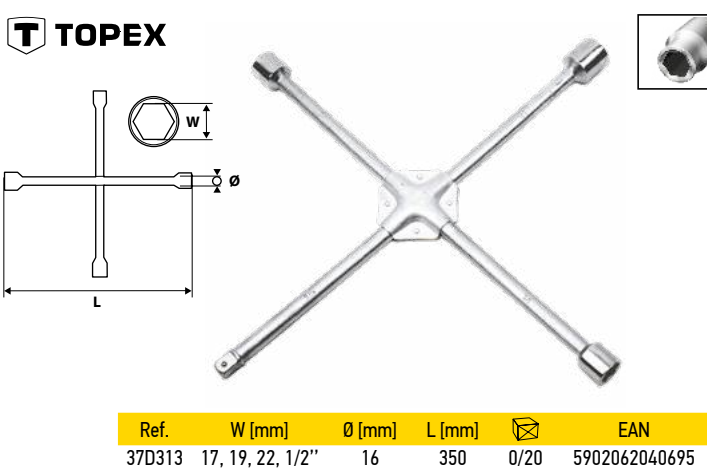

NEO
TOOLS

Ref.	W	ø[mm]	L[mm]	⊠	EAN
11-100	17x19x22x1/2"	16	355	0/16	5907558412864

NEO
TOOLS

Ref.	W	ø [mm]	L [mm]	⊠	EAN
11-102	24 x 27 x 32 mm, 3/4"	22	700	0/4	5907558418309

NEO
TOOLS

Ref.	W	⊠	EAN
11-101	17x19x1/2"	6/12	5907558417135

TOPEX

Ref.	W [mm]	L [mm]	⊠	EAN
37D305	17/19	340/520	0/24	5902062040671

TOPEX

Ref.	W [mm]	Ø [mm]	L [mm]	⊠	EAN
37D310	17, 19, 22, 13/16"	16	350	0/24	5902062040688

TOPEX

Ref.	W [mm]	Ø [mm]	L [mm]	⊠	EAN
37D313	17, 19, 22, 1/2"	16	350	0/20	5902062040695

NEO
TOOLS

Ref.	L[mm]	⊠	EAN
11-111	400	10/20	5907558416619
11-112	500	10/20	5907558416626