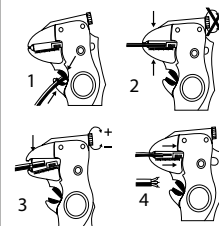

Ref.	L[mm]	⊠	EAN
32D406	175	10/50	5902062324061