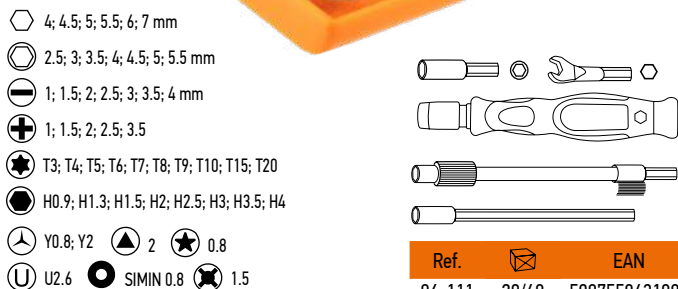

NEO  
TOOLS

CrV steel UNIVERSAL set x73

Ref. 06-115 EAN 5907558431896

NEO  
TOOLS

CrV steel UNIVERSAL set x69

Ref. 06-116 EAN 5907558431902

NEO  
TOOLS

CrV steel PRECISION set x53