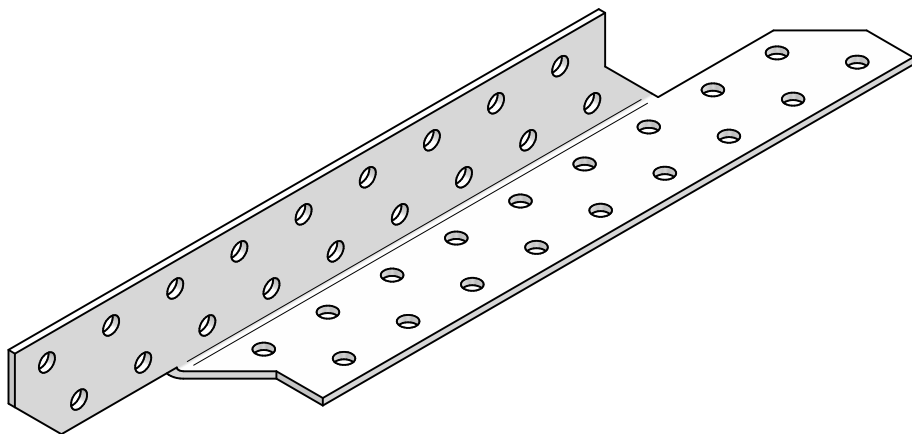

3.2

Hole	Size	Count
A	5 mm	36

Product name: Purlin anchor 250x32x2,0 left
Material: HDG DX51D Z275