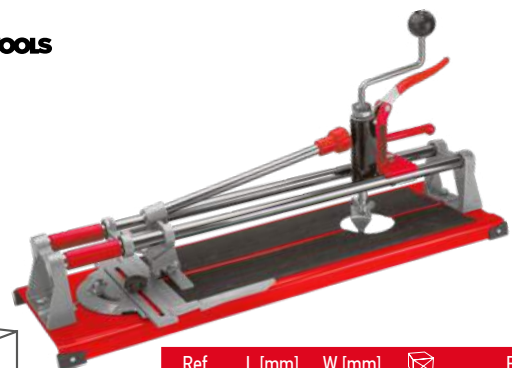

TOPEX

Ref.	L [mm]	☒	EAN
16B281	550	0/2	5902062000378
16B282	650	0/2	5902062000385

TOP TOOLS

Ref.	L [mm]	W [mm]	☒	EAN
16B230	300	140	0/6	5902062091079

TOP TOOLS

Ref.	L [mm]	W [mm]	☒	EAN
16B243	430	200	0/4	5902062090416
16B244	600	200	0/3	5902062092243