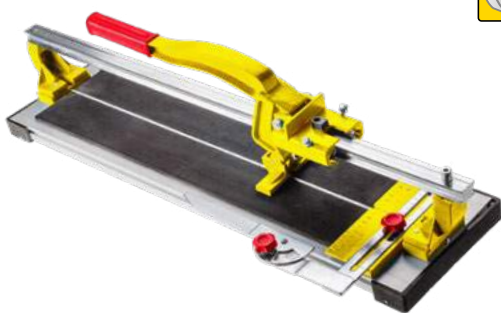

Ref.	L [mm]	☒	EAN
16B271	600	0/2	5902062092465
16B272	800	0/2	5902062092472
16B273	1000	0/2	5902062092489

TOPEX