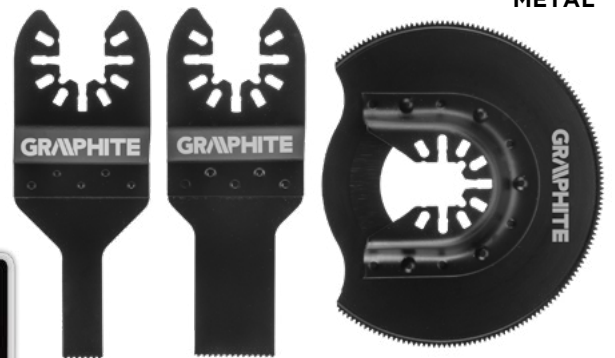

DREWNO  
WOOD

Ref.			EAN
56H070	3	10/60	5902062022127

CERAMIKA  
CERAMIC

Ref.	W [mm]		EAN
56H004	85	5/100	5902062690043

METAL

Ref.			EAN
56H072	3	10/60	5902062022134