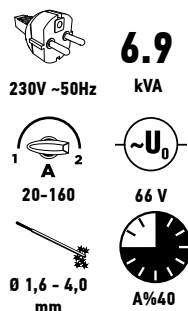

**120A**

Ref. 56H811

Ref.	L-W-H [mm]	Ⓢ [kg]	📦	EAN
56H811	310-216-182	3.0	0/0	5902062046208

**160A**

Ref. 56H812

Ref.	L-W-H [mm]	Ⓢ [kg]	📦	EAN
56H812	310-216-182	3.2	0/0	5902062046215

**200A**

Ref. 56H813

Ref.	L-W-H [mm]	Ⓢ [kg]	📦	EAN
56H813	310-216-182	3.2	0/0	5902062046222