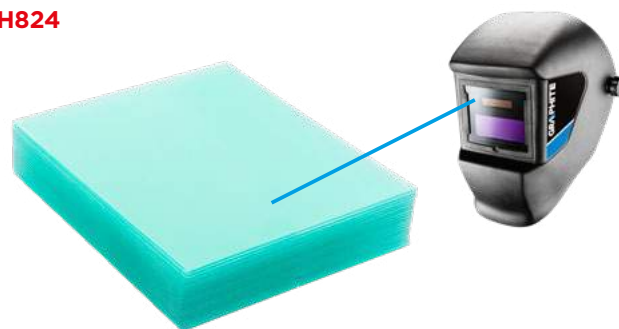

Ostona przeciwoodpryskowa

Protection shield / Splitterschutz / Щиток противосколочный / Щиток протиосколочний / Arcvedő / Ecran protecție / Clona proti odpryskům / Ochranný štít / Ščitnik za obraz / Apsauginis skydelis veidui / Pretlauskų aizsargmaska / Kaitsevisiir / Предназначен щит / Štitnik za lice / Štitnik za lice / Μάσκα κεφαλής προστασίας από θραύσματα / Mascara protectora facial / Schermo di sostituzione per casco autoscurante / Protecção / Protecteur anti-eclats / Bescherming tegen slingerende deeltjes

Ref. 56H824