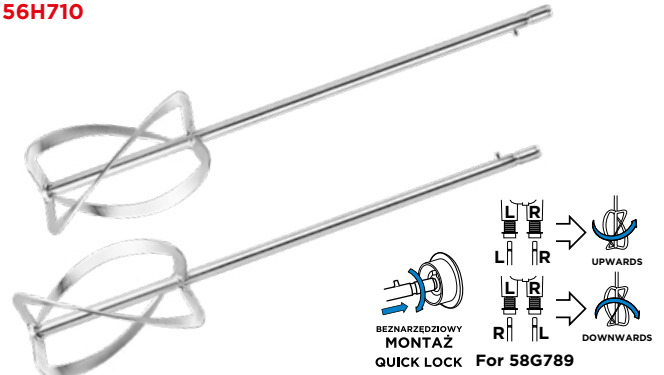

Ref. 58G784-96

Ref.	L-W-H [mm]	☐ [kg]	📦	EAN
58G784-96	590x120 mm, for 58G784, M14	1.2	0/10	5902062469304

Ref. 58G784-97

Ref. 58G782-96

Ref.	L-W-H [mm]	☐ [kg]	📦	EAN
58G784-97	610 x 160 mm, M14	1.7	0/8	5902062469311
58G782-96	590 x 120 mm, M14	1.3	0/10	5902062469113

Ref. 56H710

Ref.	L-W-H [mm]	☐ [kg]	📦	EAN
56H710	580 x 120 mm, for 58G789, samozaciskowe, 2 pcs.		0/10	5902062503756